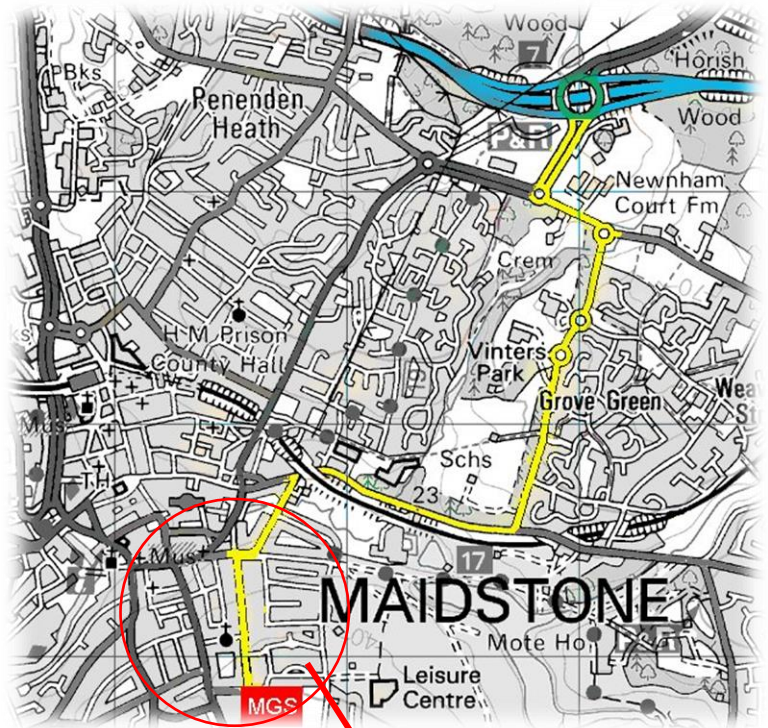

**How to Find Us:**

1. From M20 Junction 7
2. Follow Signs to Town Centre
3. 1<sup>st</sup> Roundabout, Turn Left, follow signs to Turkey Mill
4. 2<sup>nd</sup> roundabout Turn right into New Cut Lane
5. 3<sup>rd</sup> roundabout straight over past Maidstone Studios
6. 4<sup>th</sup> roundabout straight over to traffic lights at bottom of road, Take right hand lane
7. Pass Turkey Mill and take left immediately under train bridge
8. At top of Square Hill turn right and immediately left into Hastings Road
9. MGS is at the end of the road past the gatehouse.

Directions from Google Earth can be found [HERE](#)

Getting here by Bus:-